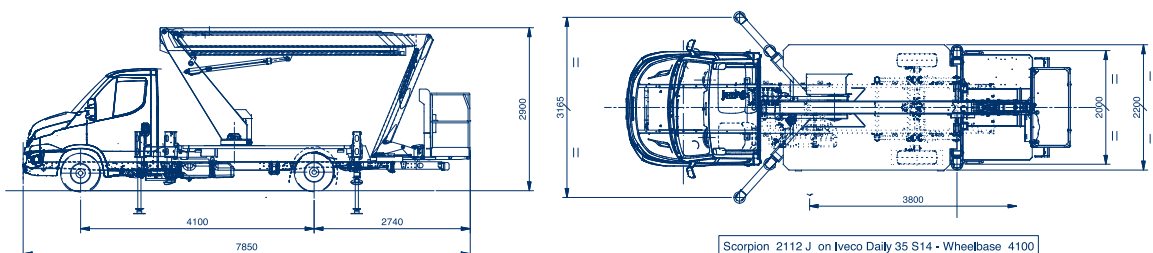

AERIAL PLATFORMS

Max horizontal working outreach
10,8 meters

Sturdy and Compact

Homing Function

Basket automatic stabilization
(available).

Smart Sistem Stabilization

Flat Basket

135° Jib Rotation

L Jib 3,65 meters

Safe, Precise, steady and
smooth movements

GENERAL DESCRIPTION

Scorpion 2112 J

WORKING HEIGHT (m)	21
BASKET FLOOR HEIGHT (m)	19
MAXIMUM WORKING OUTREACH (m)	12
BASKET CAPACITY (kg)	230
TURRET ROTATION (°)	400
BASKET SIZE (m)	1,4 x 0,7 x 1,1
BASKET ROTATION (°)	+ / - 90
OUTRIGGERS	H Type
HEIGHT (mm)	2900
WIDTH (mm)	2200
LENGTH (mm)	7850
MINIMUM GVW (kg)	3500

FRONT CROSSBEAMS FULLY OPENED

Work Area SCORPION 2112J on IVECO 35 S 14 - Wheelbase 4100

Scorpion 2112 J on Iveco Daily 35 S14 - Wheelbase 4100