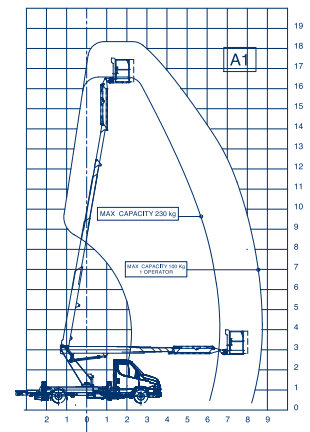

Scorpion 2112 J on Iveco Daily 35 S14 - Wheelbase 4100