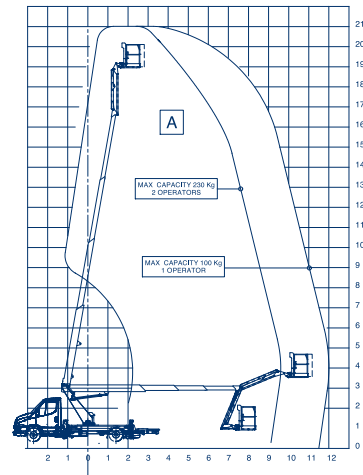

Scorpion 2112 J on Iveco Daily 35 S14 - Wheelbase 4100