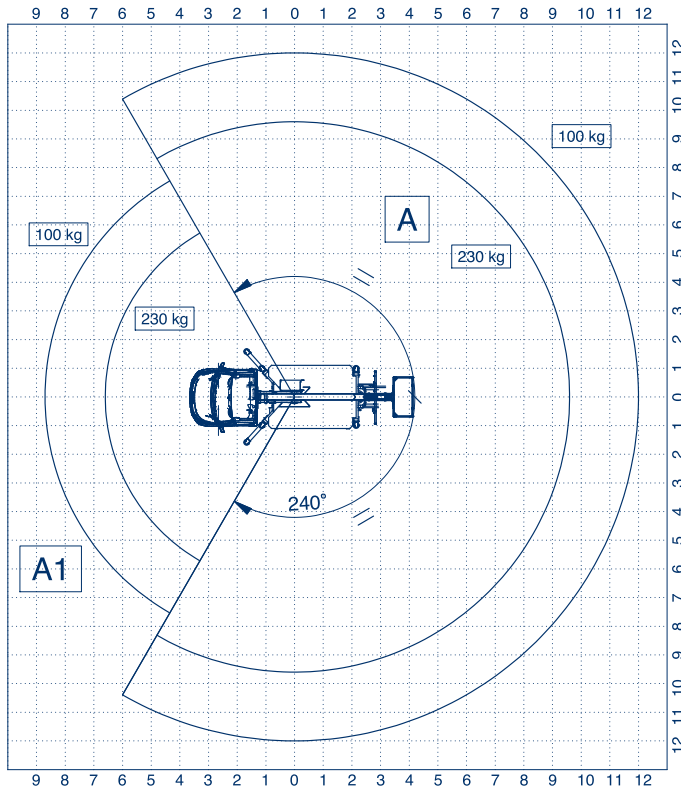

AERIAL PLATFORMS

Max horizontal working outreach
10,8 meters

Sturdy and Compact

Homing Function

Basket automatic stabilization
(available).

Smart Sistem Stabilization

Flat Basket

135° Jib Rotation

L Jib 3,65 meters

Safe, Precise, steady and
smooth movements

GENERAL DESCRIPTION

Scorpion 2112 J

WORKING HEIGHT (m)	21
BASKET FLOOR HEIGHT (m)	19
MAXIMUM WORKING OUTREACH (m)	12
BASKET CAPACITY (kg)	230
TURRET ROTATION (°)	400
BASKET SIZE (m)	1,4 x 0,7 x 1,1
BASKET ROTATION (°)	+ / - 90
OUTRIGGERS	H Type
HEIGHT (mm)	2900
WIDTH (mm)	2200
LENGTH (mm)	7850
MINIMUM GVW (kg)	3500

FRONT CROSSBEAMS FULLY OPENED

Work Area SCORPION 2112J on IVECO 35 S 14 - Wheelbase 4100

Scorpion 2112 J on Iveco Daily 35 S14 - Wheelbase 4100