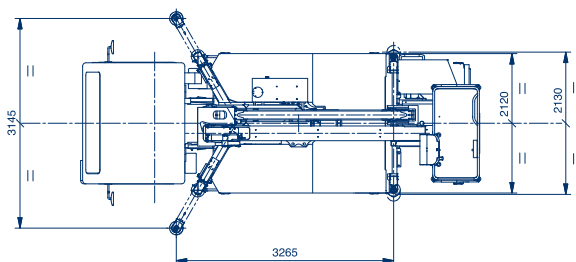

AERIAL PLATFORMS

Sturdy and Compact

Max horizontal working outreach
10,2 meters.

Stabilization system adaptable
to every space

Homing function

Safe, Precise, steady and
smooth movements.

Basket automatic
stabilization.

GENERAL DESCRIPTION

Snake 2010 H Plus

WORKING HEIGHT (m)	20
BASKET FLOOR HEIGHT (m)	18
MAXIMUM WORKING OUTREACH (m)	10,2
BASKET CAPACITY (kg)	250
TURRET ROTATION (°)	400
BASKET SIZE (m)	1,4 x 0,7 x 1,1
BASKET ROTATION (°)	+ / -90
OUTRIGGERS	H Type
HEIGHT (mm)	2700
WIDTH (mm)	2120
LENGTH (mm)	5985
MINIMUM GVW (kg)	3500

Snake 2010 H Plus on ISUZU M21 Wheelbase 2750

CROSSBEAMS FULLY OPENED

CROSSBEAMS FULLY CLOSED

Snake 2010 H on ISUZU M21 - Wheelbase 2750