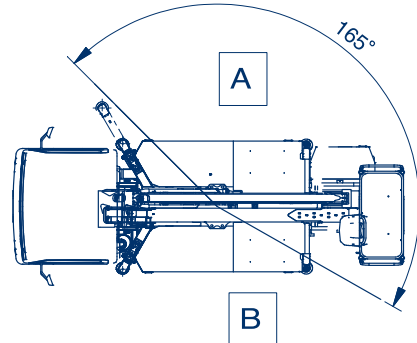

AERIAL PLATFORMS

Sturdy and Compact

Max horizontal working outreach
10,2 meters.

Stabilization system adaptable
to every space

Homing function

Safe, Precise, steady and
smooth movements.

Basket automatic
stabilization.

GENERAL DESCRIPTION

Snake 2010 H Plus

WORKING HEIGHT (m)	20
BASKET FLOOR HEIGHT (m)	18
MAXIMUM WORKING OUTREACH (m)	10,2
BASKET CAPACITY (kg)	250
TURRET ROTATION (°)	400
BASKET SIZE (m)	1,4 x 0,7 x 1,1
BASKET ROTATION (°)	+ / -90
OUTRIGGERS	H Type
HEIGHT (mm)	2700
WIDTH (mm)	2120
LENGTH (mm)	5985
MINIMUM GVW (kg)	3500

Snake 2010 H Plus on ISUZU M21 Wheelbase 2750

CROSSBEAMS FULLY OPENED

CROSSBEAMS FULLY CLOSED

Snake 2010 H on ISUZU M21 - Wheelbase 2750