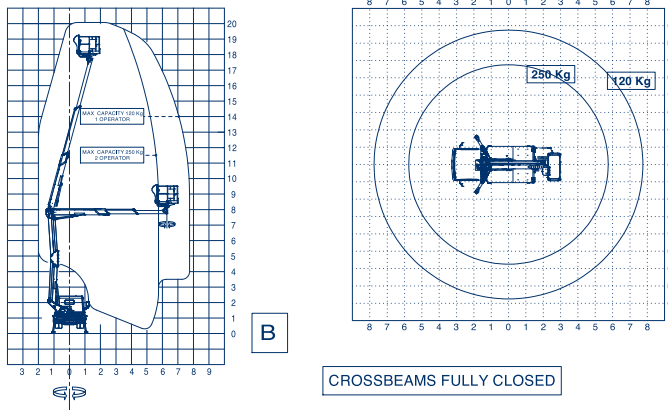

AERIAL PLATFORMS

Sturdy and Compact

Max horizontal working outreach
10,2 meters.

Stabilization system adaptable
to every space

Homing function

Safe, Precise, steady and
smooth movements.

Basket automatic
stabilization.

GENERAL DESCRIPTION

Snake 2010 H Plus

WORKING HEIGHT (m)	20
BASKET FLOOR HEIGHT (m)	18
MAXIMUM WORKING OUTREACH (m)	10,2
BASKET CAPACITY (kg)	250
TURRET ROTATION (°)	400
BASKET SIZE (m)	1,4 x 0,7 x 1,1
BASKET ROTATION (°)	+ / -90
OUTRIGGERS	H Type
HEIGHT (mm)	2700
WIDTH (mm)	2120
LENGTH (mm)	5985
MINIMUM GVW (kg)	3500

Snake 2010 H Plus on ISUZU M21 Wheelbase 2750

CROSSBEAMS FULLY OPENED

CROSSBEAMS FULLY CLOSED

Snake 2010 H on ISUZU M21 - Wheelbase 2750