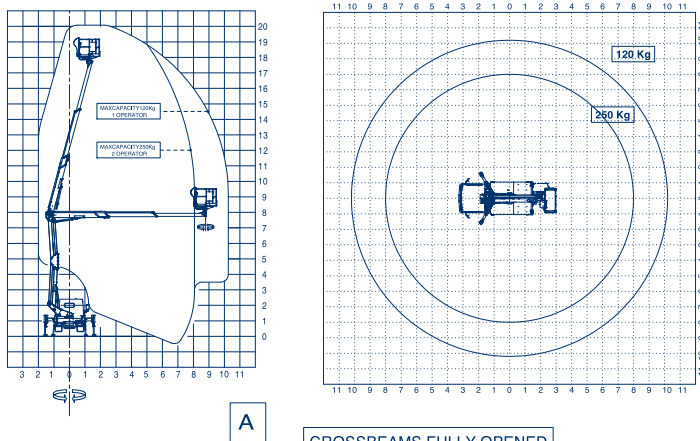

AERIAL PLATFORMS

Sturdy and Compact

Max horizontal working outreach
10,2 meters.

Stabilization system adaptable
to every space

Homing function

Safe, Precise, steady and
smooth movements.

Basket automatic
stabilization.

GENERAL DESCRIPTION

Snake 2010 H Plus

WORKING HEIGHT (m)	20
BASKET FLOOR HEIGHT (m)	18
MAXIMUM WORKING OUTREACH (m)	10,2
BASKET CAPACITY (kg)	250
TURRET ROTATION (°)	400
BASKET SIZE (m)	1,4 x 0,7 x 1,1
BASKET ROTATION (°)	+ / -90
OUTRIGGERS	H Type
HEIGHT (mm)	2700
WIDTH (mm)	2120
LENGTH (mm)	5985
MINIMUM GVW (kg)	3500

Snake 2010 H Plus on ISUZU M21 Wheelbase 2750

CROSSBEAMS FULLY OPENED

CROSSBEAMS FULLY CLOSED

Snake 2010 H on ISUZU M21 - Wheelbase 2750