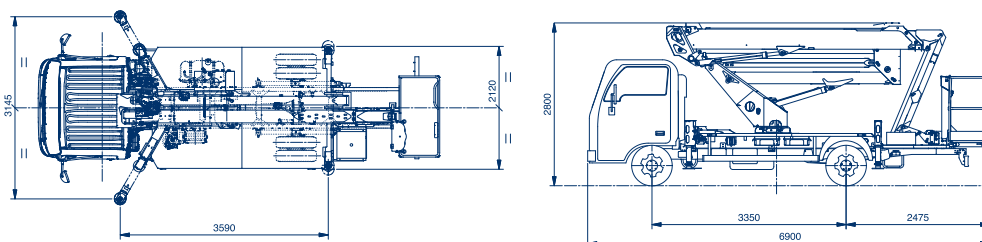

AERIAL PLATFORMS

Sturdy and Compact

Max horizontal working outreach 10,8 meters

Smart System Stabilization

Homing function

Basket automatic stabilization (available)

Flat Basket

135° Jib Rotation

L Jib

Safe, Precise, steady and smooth movements

GENERAL DESCRIPTION

Snake 2111 J Plus

WORKING HEIGHT (m)	20,6
BASKET FLOOR HEIGHT (m)	18,6
MAXIMUM WORKING OUTREACH (m)	10,8
BASKET CAPACITY (kg)	250
TURRET ROTATION (°)	400
BASKET SIZE (m)	1,4 x 0,7 x 1,1
BASKET ROTATION (°)	+ / -90
OUTRIGGERS	H Type
HEIGHT (mm)	2800
WIDTH (mm)	2120
LENGTH (mm)	6900
MINIMUM GVW (kg)	3500

WORK AREA SNAKE 2111J ON ISUZU M21- WHEELBASE 3350

Snake 2111J PLUS on ISUZU M21 - Wheelbase 3350