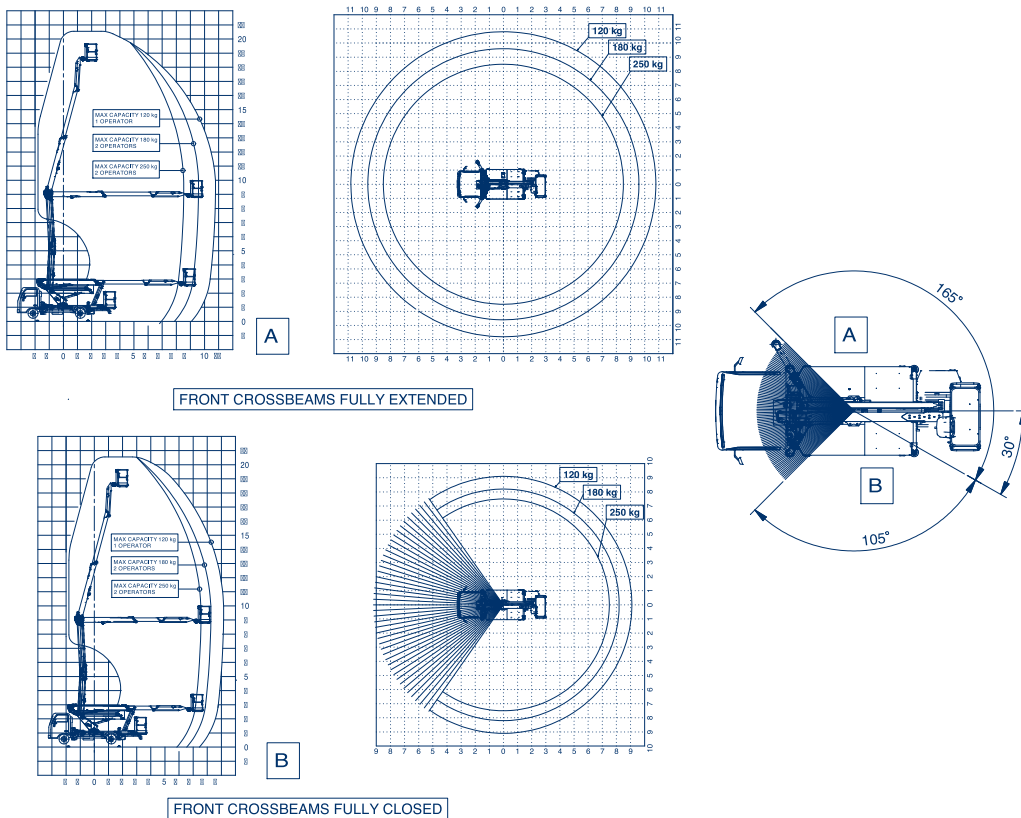

AERIAL PLATFORMS

Sturdy and Compact

Max horizontal working outreach 10,8 meters

Smart System Stabilization

Homing function

Basket automatic stabilization (available)

Flat Basket

135° Jib Rotation

L Jib

Safe, Precise, steady and smooth movements

GENERAL DESCRIPTION

Snake 2111 J Plus

WORKING HEIGHT (m)	20,6
BASKET FLOOR HEIGHT (m)	18,6
MAXIMUM WORKING OUTREACH (m)	10,8
BASKET CAPACITY (kg)	250
TURRET ROTATION (°)	400
BASKET SIZE (m)	1,4 x 0,7 x 1,1
BASKET ROTATION (°)	+ / -90
OUTRIGGERS	H Type
HEIGHT (mm)	2800
WIDTH (mm)	2120
LENGTH (mm)	6900
MINIMUM GVW (kg)	3500

WORK AREA SNAKE 2111J ON ISUZU M21- WHEELBASE 3350

Snake 2111J PLUS on ISUZU M21 - Wheelbase 3350